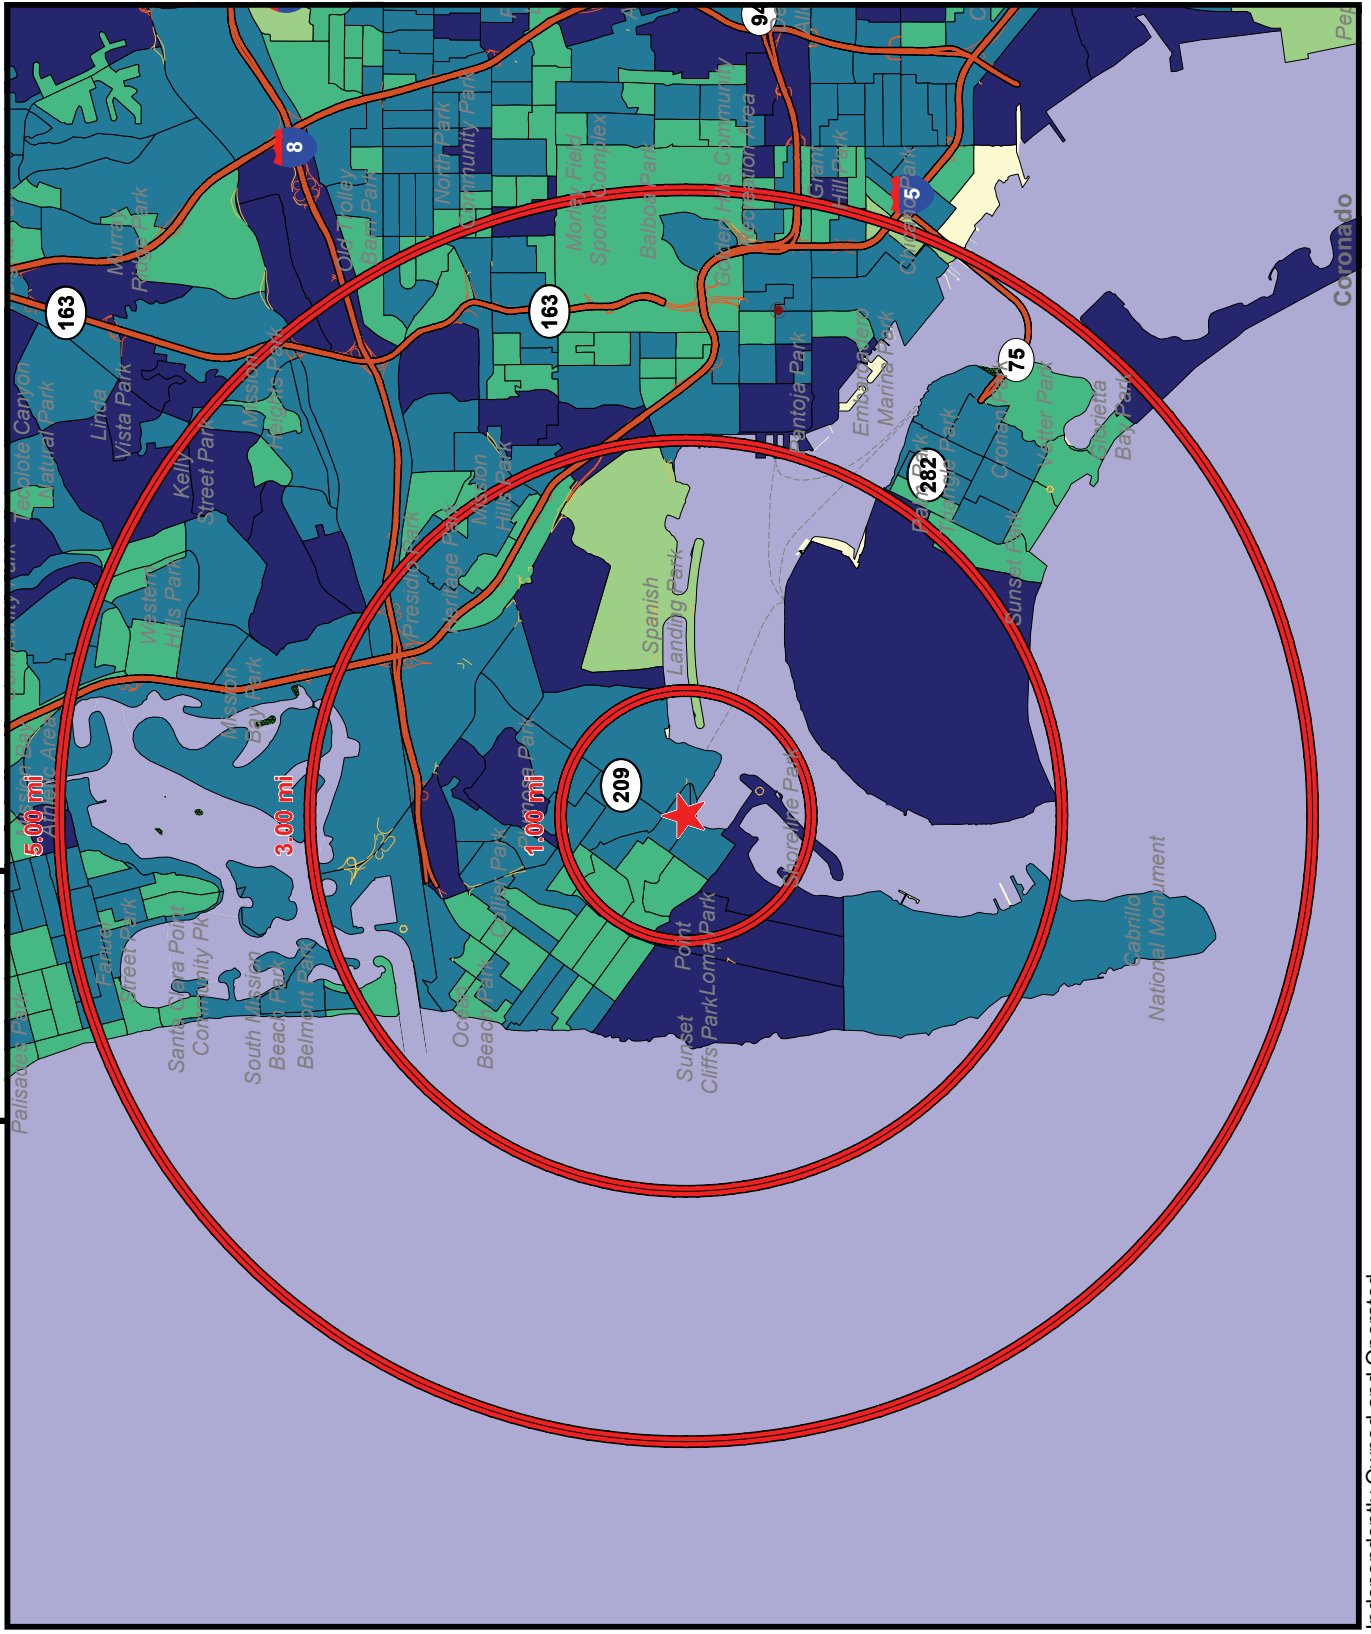

# 5120 N. Harbor Dr, San Diego, CA 92106

## Population Map

**Legend**

- Site
- Rings
- County Boundaries
- State Boundaries

**2005 Total Population by Block Group**

|                |
|----------------|
| 2,000 To 6,930 |
| 1,000 To 2,000 |
| 500 To 1,000   |
| 200 To 500     |
| 0 To 200       |

**Site Coordinates**  
 Longitude/X: -117.225870  
 Latitude/Y: 32.726020

0 1.2 2.4 Miles

Independently Owned and Operated