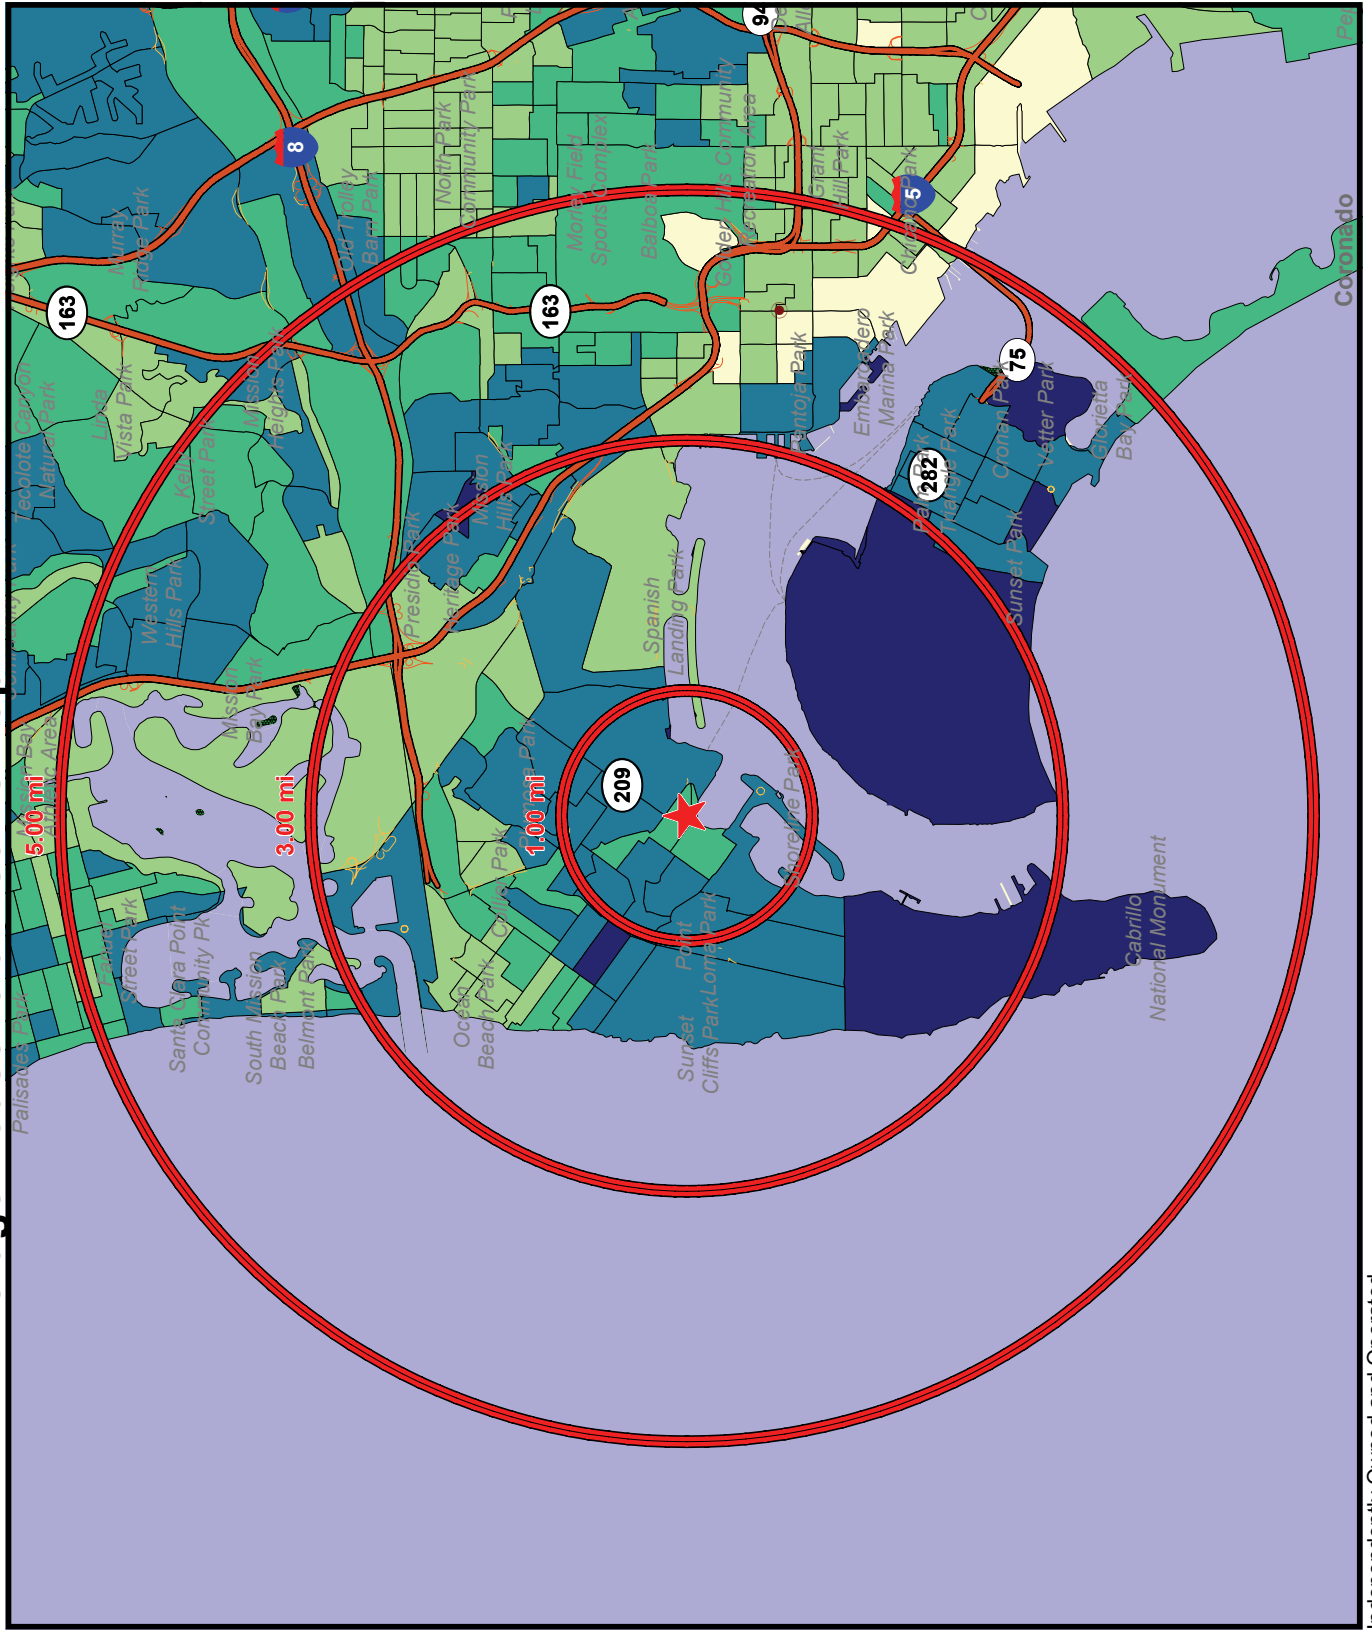

5120 N. Harbor Dr, San Diego, CA 92106

Average Household Income Map

Legend

- Site (Red star)
- Rings (Red circles)
- County Boundaries (Light grey)
- State Boundaries (Yellow)

2005 Average Household Income by Block Group

- \$150,000 To \$225,000 (Dark blue)
- \$70,000 To \$150,000 (Medium blue)
- \$50,000 To \$70,000 (Light blue)
- \$25,000 To \$50,000 (Light green)
- \$0 To \$25,000 (Yellow)

Site Coordinates
 Longitude/X: -117.225870
 Latitude/Y: 32.726020

North arrow and scale bar (0 to 2.4 Miles).

Independently Owned and Operated